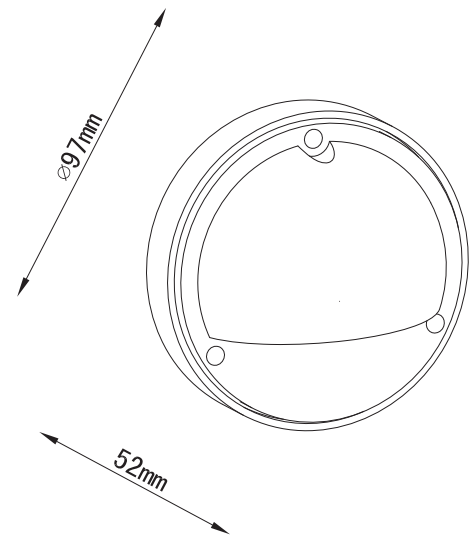

AWL-01-SS-316

SPECIFICATIONS

Base Product Code	AWL-01-SS-316
Construction	Stainless Steel 316
Lamp Sources	20W JC-Type Halogen / 1W JC-Type LED
Input Voltage	12VAC
Optics / Lens	3mm Toughened Glass
IP Rating	IP65
Installation Style	Surface Mount
Output Cable	Twin PTFE 300mm
Warranty	3-Year Aqualux Warranty

AGL-BIPIN-LED-1W-WW

ORDER CODE GUIDE

AWL	○	□	○	□	○	□
	↑	↑	↑	↑	↑	↑
Style	Code	Material	Code	Lamp Base	Code	
Step Light	01	SS 304	N/A	JC-Type	Std.	
		SS 316	316			

EXAMPLE AWL-01-SS-316
Step Light in Stainless Steel 316