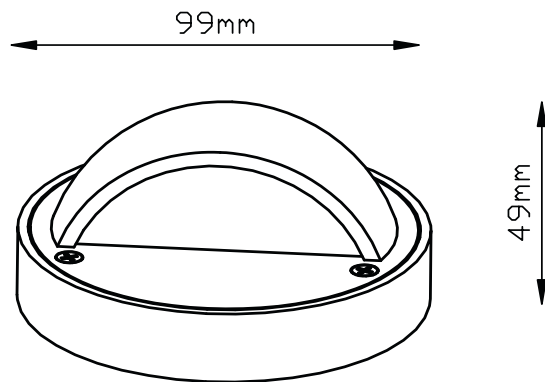

AWL-01-BR

SPECIFICATIONS

Base Product Code	AWL-01-BR
Construction	Solid Aged Brass
Lamp Sources	20W JC-BiPin Halogen (included) / 1W JC-BiPin LED
Input Voltage	12VAC
Optics / Lens	3mm Toughened Glass
IP Rating	IP65
Installation Style	Wall / Surface Mount
Output Cable	Twin PTFE 300mm
Warranty	3-Year Aqualux Warranty

ACCESSORIES

LED Globes

AGL-BIPIN-LED-1W-WW

ORDER CODE GUIDE

AWL — — — —

Style	Code	Body Colour	Code
Hooded	01	Aged Brass	BR
Slotted	02		